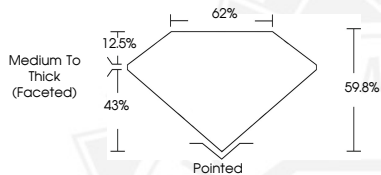

December 23, 2025

IGI Report Number 754528523

HEART BRILLIANT

NATURAL DIAMOND

4.52 X 5.07 X 3.03 MM

Carat Weight 0.40 CARAT

Color Grade I

Clarity Grade SI 1

Cut Grade VERY GOOD

Polish EXCELLENT

Symmetry VERY GOOD

Fluorescence NONE

Inscription(s) IGI 754528523