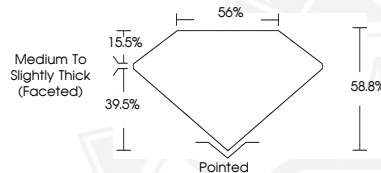

December 18, 2025
IGI Report Number 754528432
HEART BRILLIANT
NATURAL DIAMOND
5.06 X 5.61 X 3.30 MM
Carat Weight **0.55 CARAT**
Color Grade **I**
Clarity Grade **VS 1**
Cut Grade **VERY GOOD**
Polish **EXCELLENT**
Symmetry **EXCELLENT**
Fluorescence **NONE**
Inscription(s) **IGI 754528432**