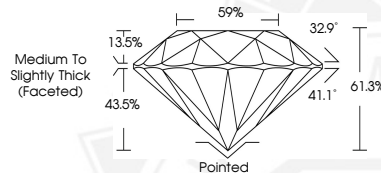

June 10, 2026

IGI Report Number 754512316

**ROUND BRILLIANT
NATURAL DIAMOND
6.18 - 6.22 X 3.80 MM**

**0.90 CARAT
G
VS 1
EXCELLENT
EXCELLENT
EXCELLENT
NONE
754512316**