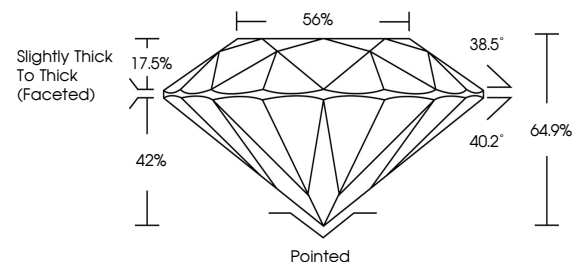

**GRADING RESULTS**

Carat Weight **1.01 CARAT**  
Color Grade **F**  
Clarity Grade **VVS 2**  
Cut Grade **VERY GOOD**

**ADDITIONAL GRADING INFORMATION**

Polish **EXCELLENT**  
Symmetry **VERY GOOD**  
Fluorescence **VERY SLIGHT**  
Inscription(s) **IGI 754512217**

**DIAMOND REPORT**

May 23, 2026  
IGI Report Number **754512217**  
Description **NATURAL DIAMOND**  
Shape and Cutting Style **ROUND BRILLIANT**  
Measurements **6.15 - 6.24 X 4.04 MM**

**GRADING RESULTS**

Carat Weight **1.01 CARAT**  
Color Grade **F**  
Clarity Grade **VVS 2**  
Cut Grade **VERY GOOD**

**ADDITIONAL GRADING INFORMATION**

Polish **EXCELLENT**  
Symmetry **VERY GOOD**  
Fluorescence **VERY SLIGHT**  
Inscription(s) **IGI 754512217**

**PROPORTIONS**

Sample Image Used

**CLARITY CHARACTERISTICS**

**KEY TO SYMBOLS**

Red symbols indicate internal characteristics.  
Green symbols indicate external characteristics.

**COLOR**

| D - F     | G - J          | K - M           | N - R            | S - Z       | FANCY |
|-----------|----------------|-----------------|------------------|-------------|-------|
| Colorless | Near Colorless | Slightly Tinted | Very Light Color | Light Color |       |