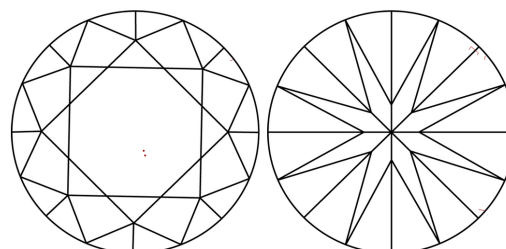

**DIAMOND REPORT**

May 23, 2026  
IGI Report Number **754512217**  
Description **NATURAL DIAMOND**  
Shape and Cutting Style **ROUND BRILLIANT**  
Measurements **6.15 - 6.24 X 4.04 MM**

**GRADING RESULTS**

Carat Weight **1.01 CARAT**  
Color Grade **F**  
Clarity Grade **VVS 2**  
Cut Grade **VERY GOOD**

**ADDITIONAL GRADING INFORMATION**

Polish **EXCELLENT**  
Symmetry **VERY GOOD**  
Fluorescence **VERY SLIGHT**  
Inscription(s) **IGI 754512217**

**PROPORTIONS**

Sample Image Used

**CLARITY CHARACTERISTICS**

**KEY TO SYMBOLS**

Red symbols indicate internal characteristics.  
Green symbols indicate external characteristics.

**COLOR**

| D - F     | G - J          | K - M           | N - R            | S - Z       | FANCY |
|-----------|----------------|-----------------|------------------|-------------|-------|
| Colorless | Near Colorless | Slightly Tinted | Very Light Color | Light Color |       |