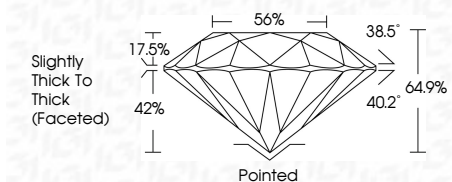

**ELECTRONIC COPY**

754512217  
Report verification at [igi.org](http://igi.org)

May 23, 2026  
IGI Report Number **754512217**  
Description **NATURAL DIAMOND**  
Shape and Cutting Style **ROUND BRILLIANT**  
Measurements **6.15 - 6.24 X 4.04 MM**

**GRADING RESULTS**

Carat Weight **1.01 CARAT**  
Color Grade **F**  
Clarity Grade **VVS 2**  
Cut Grade **VERY GOOD**

**ADDITIONAL GRADING INFORMATION**

Polish **EXCELLENT**  
Symmetry **VERY GOOD**  
Fluorescence **VERY SLIGHT**  
Inscription(s) **IGI 754512217**

**DIAMOND REPORT**

May 23, 2026  
IGI Report Number **754512217**  
Description **NATURAL DIAMOND**  
Shape and Cutting Style **ROUND BRILLIANT**  
Measurements **6.15 - 6.24 X 4.04 MM**

**GRADING RESULTS**

Carat Weight **1.01 CARAT**  
Color Grade **F**  
Clarity Grade **VVS 2**  
Cut Grade **VERY GOOD**

**ADDITIONAL GRADING INFORMATION**

Polish **EXCELLENT**  
Symmetry **VERY GOOD**  
Fluorescence **VERY SLIGHT**  
Inscription(s) **IGI 754512217**