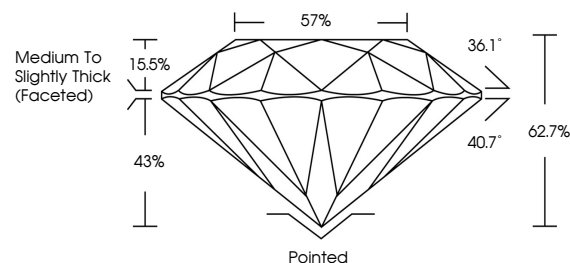

**GRADING RESULTS**

Carat Weight **1.00 CARAT**  
Color Grade **F**  
Clarity Grade **VVS 2**  
Cut Grade **EXCELLENT**

**ADDITIONAL GRADING INFORMATION**

Polish **EXCELLENT**  
Symmetry **EXCELLENT**  
Fluorescence **NONE**  
Inscription(s) **IGI 754512140**

**DIAMOND REPORT**

April 29, 2026  
IGI Report Number **754512140**  
Description **NATURAL DIAMOND**  
Shape and Cutting Style **ROUND BRILLIANT**  
Measurements **6.30 - 6.35 X 3.97 MM**

**GRADING RESULTS**

Carat Weight **1.00 CARAT**  
Color Grade **F**  
Clarity Grade **VVS 2**  
Cut Grade **EXCELLENT**

**ADDITIONAL GRADING INFORMATION**

Polish **EXCELLENT**  
Symmetry **EXCELLENT**  
Fluorescence **NONE**  
Inscription(s) **IGI 754512140**

**PROPORTIONS**

Sample Image Used

**CLARITY CHARACTERISTICS**

**KEY TO SYMBOLS**

Red symbols indicate internal characteristics.  
Green symbols indicate external characteristics.

**COLOR**

| D - F     | G - J          | K - M           | N - R            | S - Z       | FANCY |
|-----------|----------------|-----------------|------------------|-------------|-------|
| Colorless | Near Colorless | Slightly Tinted | Very Light Color | Light Color |       |