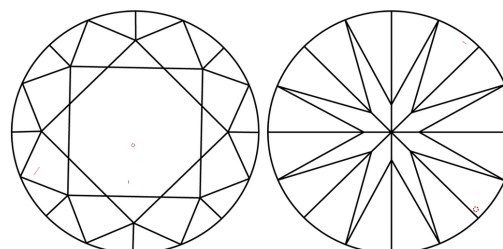

**DIAMOND REPORT**

April 29, 2026  
IGI Report Number **754512140**  
Description **NATURAL DIAMOND**  
Shape and Cutting Style **ROUND BRILLIANT**  
Measurements **6.30 - 6.35 X 3.97 MM**

**GRADING RESULTS**

Carat Weight **1.00 CARAT**  
Color Grade **F**  
Clarity Grade **VVS 2**  
Cut Grade **EXCELLENT**

**ADDITIONAL GRADING INFORMATION**

Polish **EXCELLENT**  
Symmetry **EXCELLENT**  
Fluorescence **NONE**  
Inscription(s) **IGI 754512140**

**PROPORTIONS**

Sample Image Used

**CLARITY CHARACTERISTICS**

**KEY TO SYMBOLS**

Red symbols indicate internal characteristics.  
Green symbols indicate external characteristics.

**COLOR**

| D - F     | G - J          | K - M           | N - R            | S - Z       | FANCY |
|-----------|----------------|-----------------|------------------|-------------|-------|
| Colorless | Near Colorless | Slightly Tinted | Very Light Color | Light Color |       |