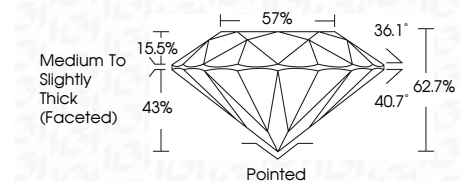

**ELECTRONIC COPY**

754512140  
Report verification at [igi.org](http://igi.org)

April 29, 2026  
IGI Report Number **754512140**  
Description **NATURAL DIAMOND**  
Shape and Cutting Style **ROUND BRILLIANT**  
Measurements **6.30 - 6.35 X 3.97 MM**

**GRADING RESULTS**

Carat Weight **1.00 CARAT**  
Color Grade **F**  
Clarity Grade **VVS 2**  
Cut Grade **EXCELLENT**

**ADDITIONAL GRADING INFORMATION**

Polish **EXCELLENT**  
Symmetry **EXCELLENT**  
Fluorescence **NONE**  
Inscription(s) **IGI 754512140**

**DIAMOND REPORT**

April 29, 2026  
IGI Report Number **754512140**  
Description **NATURAL DIAMOND**  
Shape and Cutting Style **ROUND BRILLIANT**  
Measurements **6.30 - 6.35 X 3.97 MM**

**GRADING RESULTS**

Carat Weight **1.00 CARAT**  
Color Grade **F**  
Clarity Grade **VVS 2**  
Cut Grade **EXCELLENT**

**ADDITIONAL GRADING INFORMATION**

Polish **EXCELLENT**  
Symmetry **EXCELLENT**  
Fluorescence **NONE**  
Inscription(s) **IGI 754512140**