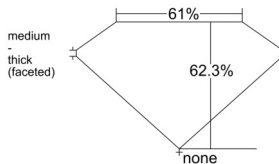

GIA®

FACSIMILE

GIA REPORT

7543960698

Verify this report at GIA.edu

GIA NATURAL DIAMOND DOSSIER®

April 03, 2026
GIA Report Number 7543960698
Shape and Cutting Style ..... Pear Brilliant
Measurements ..... 7.04 x 4.50 x 2.80 mm

GRADING RESULTS

Carat Weight ..... 0.50 carat
Color Grade ..... E
Clarity Grade VVS1

ADDITIONAL GRADING INFORMATION

Polish ..... Excellent
Symmetry ..... Very Good
Fluorescence ..... None
Clarity Characteristics ..... Pinpoint
Inscription(s): GIA 7543960698

PROPORTIONS

Profile not to actual proportions

GRADING SCALES

GIA COLOR SCALE		GIA CLARITY SCALE			
COLORLESS	D	NEAR COLORLESS	FLAWLESS		
	E		INTERNALLY FLAWLESS		
	F		VERY VERY SLIGHTLY INCLUDED	VVS₁	
	G			VVS₂	
	H		VERY SLIGHTLY INCLUDED	VS₁	
	I			VS₂	
	J			SLIGHTLY INCLUDED	SI₁
	K		SI₂		
	FAINT		L	LIGHT	I₁
			M		I₂
N		I₃			
O					
P					
Q					
R					
S