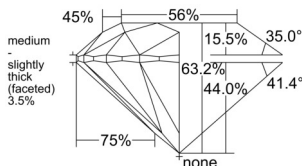

GIA®

FACSIMILE

GIA REPORT 7543582276

Verify this report at GIA.edu

GIA NATURAL DIAMOND DOSSIER®

February 04, 2026
GIA Report Number **7543582276**
Shape and Cutting Style ..... **Round Brilliant**
Measurements ..... **5.03 - 5.08 x 3.19 mm**

GRADING RESULTS

Carat Weight ..... **0.50 carat**
Color Grade ..... **H**
Clarity Grade **VS1**
Cut Grade ..... **Excellent**

ADDITIONAL GRADING INFORMATION

Polish ..... **Excellent**
Symmetry ..... **Excellent**
Fluorescence ..... **None**
Clarity Characteristics..... **Crystal, Feather, Needle**
Inscription(s): **GIA 7543582276**

PROPORTIONS

GRADING SCALES

GIA COLOR SCALE

COLORED	D
	E
	F
	G
	H
	I
	J
NEAR COLORLESS	K
	L
	M
FANT	N
	O
	P
	Q
	R
	S
	T
	U
	V
	W
	X
	Y
LIGHT	Z

GIA CLARITY SCALE

FLAWLESS	INTERNAL FLAWLESS	VERY VERY SLIGHTLY INCLUDED	VERY SLIGHTLY INCLUDED	SLIGHTLY INCLUDED	INCLUDED	FLAWLESS
						EXCELLENT
VVS₁	VVS₂	VS₁	VS₂	SI₁	SI₂	VERY GOOD
						GOOD
I₁	I₂	I₃	FAIR			
			POOR			

GIA CUT SCALE

EXCELLENT
VERY GOOD
GOOD
FAIR
POOR