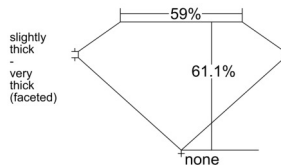

GIA®

FACSIMILE

GIA REPORT

7543052113

Verify this report at GIA.edu

GIA NATURAL DIAMOND DOSSIER®

November 24, 2025
GIA Report Number 7543052113
Shape and Cutting Style ..... Pear Brilliant
Measurements ..... 7.40 x 4.80 x 2.93 mm

GRADING RESULTS

Carat Weight ..... 0.61 carat
Color Grade ..... D
Clarity Grade VS1

ADDITIONAL GRADING INFORMATION

Polish ..... Excellent
Symmetry ..... Very Good
Fluorescence ..... None
Clarity Characteristics ..... Twinning Wisp, Cloud
Inscription(s): GIA 7543052113

PROPORTIONS

Profile not to actual proportions

GRADING SCALES

GIA COLOR SCALE		GIA CLARITY SCALE			
COLORLESS	D	VERY VERY SLIGHTLY INCLUDED	FLAWLESS		
	E		INTERNALLY FLAWLESS		
	F	VERY SLIGHTLY INCLUDED	VS₁		
	G		VS₂		
	H		VS₁		
	NEAR COLORLESS	I	SLIGHTLY INCLUDED	SI₁	
		J		SI₂	
		FAINT	K	INCLUDED	I₁
			L		I₂
			M		I₃
VERTICALLY LIGHT	N				
	O				
	P				
	Q				
	R				
LIGHT	S				
	T				
	U				
	V				
	W				
	X				
	Y				
	Z