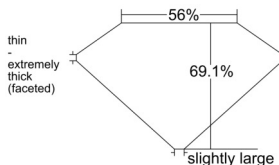

GIA®

FACSIMILE

GIA REPORT 7542634678

Verify this report at GIA.edu

GIA NATURAL DIAMOND DOSSIER®

February 13, 2026

GIA Report Number 7542634678

Shape and Cutting Style ..... Old Mine Brilliant

Measurements ..... 6.64 x 4.78 x 3.31 mm

GRADING RESULTS

Carat Weight ..... 0.90 carat

Color Grade ..... H

Clarity Grade VS2

ADDITIONAL GRADING INFORMATION

Polish ..... Excellent

Symmetry ..... Very Good

Fluorescence ..... None

Clarity Characteristics ..... Cloud, Crystal

Inscription(s): GIA 7542634678

PROPORTIONS

Profile not to actual proportions

GRADING SCALES

GIA COLOR SCALE		GIA CLARITY SCALE			
COLORLESS	D	VERY VERY SLIGHTLY INCLUDED	FLAWLESS		
	E		INTERNALLY FLAWLESS		
	F	VERY SLIGHTLY INCLUDED	VVS₁		
	G		VVS₂		
	H		VS₁		
	NEAR COLORLESS	I	SLIGHTLY INCLUDED	VS₂	
		J		SI₁	
		FAINT	K	INCLUDED	SI₂
			L		I₁
			M		I₂
VERT LIGHT	N		INCLUDED	I₃	
	O				
	P				
	Q				
	R				
	S				
LIGHT	T				
	U				
	V				
	W				
	X				
	Y				
Z