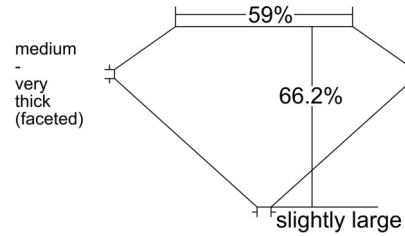

GIA NATURAL DIAMOND GRADING REPORT

 January 31, 2026
 GIA Report Number **7542542842**
 Shape and Cutting Style **Old Mine Brilliant**
 Measurements **7.59 x 4.85 x 3.21 mm**
GRADING RESULTS

 Carat Weight **1.01 carat**
 Color Grade **I**
 Clarity Grade **VS1**
ADDITIONAL GRADING INFORMATION

 Polish **Excellent**
 Symmetry **Good**
 Fluorescence **None**
 Inscription(s): **GIA 7542542842**
Comments: Pinpoints are not shown. Surface graining is not shown.

PROPORTIONS

Profile not to actual proportions

CLARITY CHARACTERISTICS

KEY TO SYMBOLS*

-  Cloud
-  Needle

* Red symbols denote internal characteristics (inclusions). Green or black symbols denote external characteristics (blemishes). Diagram is an approximate representation of the diamond, and symbols shown indicate type, position, and approximate size of clarity characteristics. All clarity characteristics may not be shown. Details of finish are not shown.