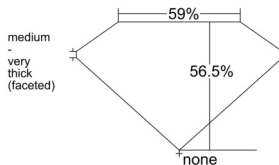

GIA®

FACSIMILE

GIA REPORT 7542474997

Verify this report at GIA.edu

GIA NATURAL DIAMOND DOSSIER®

January 20, 2026
GIA Report Number 7542474997
Shape and Cutting Style ..... Heart Brilliant
Measurements ..... 5.32 x 5.80 x 3.28 mm

GRADING RESULTS

Carat Weight ..... 0.60 carat
Color Grade ..... G
Clarity Grade S11

ADDITIONAL GRADING INFORMATION

Polish ..... Excellent
Symmetry ..... Excellent
Fluorescence ..... None
Clarity Characteristics ..... Twinning Wisp
Inscription(s): GIA 7542474997

PROPORTIONS

Profile not to actual proportions

GRADING SCALES

GIA COLOR SCALE		GIA CLARITY SCALE	
COLORLESS	D	VERY VERY SLIGHTLY INCLUDED	FLAWLESS
	E		INTERNALLY FLAWLESS
	F		VVS₁
	G		VVS₂
	H		VS₁
	I		VS₂
	J		S1₁
	K		S1₂
	L		I₁
	M		I₂
NEAR COLORLESS	N	SLIGHTLY INCLUDED	I₃
	O		
	P		
	Q		
FAINT	R	INCLUDED	
	S		
	T		
	U		
VERT LIGHT	V		
	W		
	X		
	Y		
LIGHT	Z