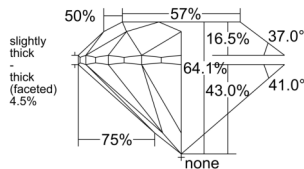

GIA®

FACSIMILE

GIA NATURAL DIAMOND DOSSIER®

December 29, 2025
GIA Report Number 7542337173
Shape and Cutting Style ..... Round Brilliant
Measurements ..... 4.98 - 5.00 x 3.20 mm

GRADING RESULTS

Carat Weight ..... 0.50 carat
Color Grade ..... G
Clarity Grade VS1
Cut Grade ..... Very Good

ADDITIONAL GRADING INFORMATION

Polish ..... Excellent
Symmetry ..... Excellent
Fluorescence ..... Medium Blue
Clarity Characteristics ..... Needle, Cloud, Pinpoint
Inscription(s): GIA 7542337173

GIA REPORT 7542337173

Verify this report at GIA.edu

PROPORTIONS

Profile to actual proportions