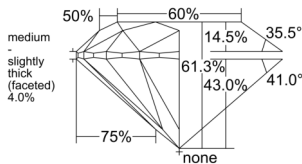

GIA®

FACSIMILE

GIA REPORT

7542326403

Verify this report at GIA.edu

GIA NATURAL DIAMOND DOSSIER®

December 29, 2025
GIA Report Number 7542326403
Shape and Cutting Style ..... Round Brilliant
Measurements ..... 4.76 - 4.79 x 2.93 mm

GRADING RESULTS

Carat Weight ..... 0.41 carat
Color Grade ..... F
Clarity Grade SI2
Cut Grade ..... Excellent

ADDITIONAL GRADING INFORMATION

Polish ..... Excellent
Symmetry ..... Excellent
Fluorescence ..... None
Clarity Characteristics ..... Cloud, Feather
Inscription(s): GIA 7542326403

PROPORTIONS

Profile to actual proportions