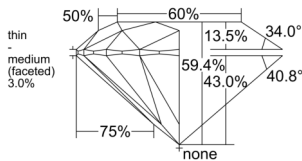

GIA®

FACSIMILE

GIA REPORT 7542317785

Verify this report at GIA.edu

GIA NATURAL DIAMOND DOSSIER®

January 19, 2026
GIA Report Number 7542317785
Shape and Cutting Style ..... Round Brilliant
Measurements ..... 4.80 - 4.82 x 2.86 mm

GRADING RESULTS

Carat Weight ..... 0.40 carat
Color Grade ..... J
Clarity Grade S11
Cut Grade ..... Excellent

ADDITIONAL GRADING INFORMATION

Polish ..... Excellent
Symmetry ..... Excellent
Fluorescence ..... None
Clarity Characteristics ..... Feather
Inscription(s): GIA 7542317785

PROPORTIONS

Profile to actual proportions