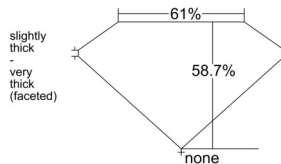

GIA®

FACSIMILE

GIA REPORT

7542178685

Verify this report at GIA.edu

GIA NATURAL DIAMOND DOSSIER®

December 08, 2025
GIA Report Number **7542178685**
Shape and Cutting Style ..... **Pear Brilliant**
Measurements ..... **8.02 x 5.14 x 3.02 mm**

GRADING RESULTS

Carat Weight ..... **0.73 carat**
Color Grade ..... **G**
Clarity Grade ..... **Internally Flawless**

ADDITIONAL GRADING INFORMATION

Polish ..... **Excellent**
Symmetry ..... **Excellent**
Fluorescence ..... **Faint**
Clarity Characteristics... **Surface Graining, Minor Details of Polish**
Inscription(s): **GIA 7542178685**

PROPORTIONS

Profile not to actual proportions

GRADING SCALES

GIA COLOR SCALE		GIA CLARITY SCALE			
COLORLESS	D	VERY VERY SLIGHTLY INCLUDED	FLAWLESS		
	E		INTERNALLY FLAWLESS		
	F		VVS₁		
	NEAR COLORLESS	G	VERY SLIGHTLY INCLUDED	VVS₂	
		H		VS₁	
		FAINT	I	SLIGHTLY INCLUDED	VS₂
			J		SI₁
	K		SI₂		
	LIGHT		L	INCLUDED	I₁
			M		I₂
N			I₃		
O					
P					
Q					
R