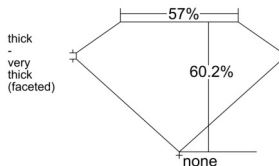

GIA®

FACSIMILE

GIA REPORT

7542142967

Verify this report at GIA.edu

GIA NATURAL DIAMOND DOSSIER®

December 03, 2025
GIA Report Number 7542142967
Shape and Cutting Style ..... Pear Brilliant
Measurements ..... 7.21 x 4.78 x 2.88 mm

GRADING RESULTS

Carat Weight ..... 0.60 carat
Color Grade ..... D
Clarity Grade VS1

ADDITIONAL GRADING INFORMATION

Polish ..... Very Good
Symmetry ..... Very Good
Fluorescence ..... None
Clarity Characteristics ..... Crystal
Inscription(s): GIA 7542142967

PROPORTIONS

Profile not to actual proportions

GRADING SCALES

GIA COLOR SCALE		GIA CLARITY SCALE			
COLORLESS	D	VERY VERY SLIGHTLY INCLUDED	FLAWLESS		
	E		INTERNALLY FLAWLESS		
	F	VERY SLIGHTLY INCLUDED	VS₁		
	G		VS₂		
	H		VS₁		
	NEAR COLORLESS	I	SLIGHTLY INCLUDED	SI₁	
		J		SI₂	
		FAINT	K	INCLUDED	I₁
			L		I₂
			M		I₃
VERT LIGHT	N				
	O				
	P				
	Q				
	R				
	S				
	T				
LIGHT	U				
	V				
	W				
	X				
Y					
Z