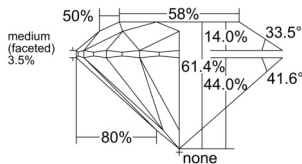

GIA®

FACSIMILE

GIA REPORT

7542005106

Verify this report at GIA.edu

GIA NATURAL DIAMOND DOSSIER®

November 17, 2025
GIA Report Number 7542005106
Shape and Cutting Style ..... Round Brilliant
Measurements ..... 4.32 - 4.35 x 2.66 mm

GRADING RESULTS

Carat Weight ..... 0.30 carat
Color Grade ..... D
Clarity Grade VVS1
Cut Grade ..... Excellent

ADDITIONAL GRADING INFORMATION

Polish ..... Excellent
Symmetry ..... Excellent
Fluorescence ..... None
Clarity Characteristics ..... Pinpoint
Inscription(s): GIA 7542005106

PROPORTIONS

Profile to actual proportions

GRADING SCALES

GIA COLOR SCALE

COLORLESS	D
	E
	F
	G
	H
	I
	J
NEAR COLORLESS	K
	L
FANT	M
	N
	O
	P
VERY LIGHT	Q
	R
	S
	T
	U
	V
LIGHT	W
	X
	Y
	Z

GIA CLARITY SCALE

FLAWLESS	VERY VERY SLIGHTLY INCLUDED	VVS₁	VVS₂	VS₁	VS₂	SI₁	SI₂	I₁	I₂	I₃	
											INTERNAL FLAWLESS

GIA CUT SCALE

EXCELLENT
VERY GOOD
GOOD
FAIR
POOR