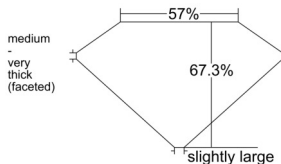

GIA®

FACSIMILE

GIA REPORT

7541735451

Verify this report at GIA.edu

GIA NATURAL DIAMOND DOSSIER®

March 05, 2026

GIA Report Number 7541735451

Shape and Cutting Style ..... Old Mine Brilliant

Measurements ..... 5.52 x 4.03 x 2.71 mm

GRADING RESULTS

Carat Weight ..... 0.50 carat

Color Grade ..... G

Clarity Grade VS2

ADDITIONAL GRADING INFORMATION

Polish ..... Excellent

Symmetry ..... Very Good

Fluorescence ..... Faint

Clarity Characteristics ..... Cloud, Crystal, Knot

Inscription(s): GIA 7541735451

PROPORTIONS

Profile not to actual proportions

GRADING SCALES

GIA COLOR SCALE		GIA CLARITY SCALE	
COLORLESS	D	VERY VERY SLIGHTLY INCLUDED	FLAWLESS
	E		INTERNALLY FLAWLESS
	F		VVS₁
	G		VVS₂
	H		VS₁
	I		VS₂
	J		SI₁
	K		SI₂
	L		I₁
	M		I₂
NEAR COLORLESS	N	SLIGHTLY INCLUDED	I₃
	O		
	P		
	Q		
FAINT	R		
	S		
	T		
	U		
VERT LIGHT	V		
	W		
	X		
	Y		
LIGHT	Z