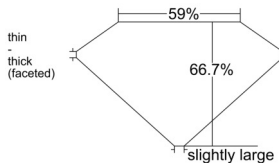

GIA®

FACSIMILE

GIA REPORT

7541704741

Verify this report at GIA.edu

GIA NATURAL DIAMOND DOSSIER®

February 26, 2026

GIA Report Number 7541704741

Shape and Cutting Style ..... Old Mine Brilliant

Measurements ..... 6.89 x 4.77 x 3.18 mm

GRADING RESULTS

Carat Weight ..... 0.90 carat

Color Grade ..... G

Clarity Grade VS1

ADDITIONAL GRADING INFORMATION

Polish ..... Excellent

Symmetry ..... Very Good

Fluorescence ..... None

Clarity Characteristics..... Crystal, Feather, Indented Natural

Inscription(s): GIA 7541704741

PROPORTIONS

Profile not to actual proportions

GRADING SCALES

GIA COLOR SCALE		GIA CLARITY SCALE			
COLORLESS	D	VERY VERY SLIGHTLY INCLUDED	FLAWLESS		
	E		INTERNALLY FLAWLESS		
	F	VERY SLIGHTLY INCLUDED	VVS₁		
	G		VVS₂		
	H		VS₁		
	NEAR COLORLESS	I	SLIGHTLY INCLUDED	VS₂	
		J		SI₁	
		FAINT	K	INCLUDED	SI₂
			L		I₁
			M		I₂
VERT LIGHT	N	INCLUDED	I₃		
	O				
	P				
	Q				
	R				
LIGHT	S				
	T				
	U				
	V				
	W				
	X				
	Y				
	Z