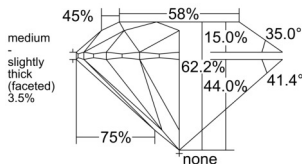

GIA®

FACSIMILE

GIA REPORT 7541595990

Verify this report at GIA.edu

GIA NATURAL DIAMOND DOSSIER®

February 06, 2026
GIA Report Number 7541595990
Shape and Cutting Style ..... Round Brilliant
Measurements ..... 5.93 - 5.96 x 3.70 mm

GRADING RESULTS

Carat Weight ..... 0.80 carat
Color Grade ..... D
Clarity Grade VS1
Cut Grade ..... Excellent

ADDITIONAL GRADING INFORMATION

Polish ..... Excellent
Symmetry ..... Excellent
Fluorescence ..... None
Clarity Characteristics..... Crystal, Needle, Pinpoint
Inscription(s): GIA 7541595990

PROPORTIONS

Profile to actual proportions