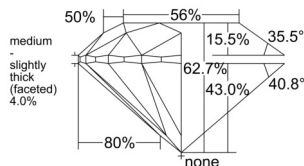

GIA®

FACSIMILE

GIA REPORT

7541584004

Verify this report at GIA.edu

GIA NATURAL DIAMOND DOSSIER®

February 04, 2026

GIA Report Number 7541584004

Shape and Cutting Style ..... Round Brilliant

Measurements ..... 5.68 - 5.71 x 3.57 mm

GRADING RESULTS

Carat Weight ..... 0.72 carat

Color Grade I

Clarity Grade VS2

Cut Grade ..... Excellent

ADDITIONAL GRADING INFORMATION

Polish ..... Excellent

Symmetry ..... Excellent

Fluorescence ..... Faint

Clarity Characteristics ..... Crystal, Cloud

Inscription(s): GIA 7541584004

PROPORTIONS

Profile to actual proportions