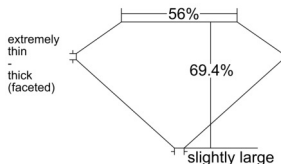

GIA®

FACSIMILE

GIA REPORT 7541493375

Verify this report at GIA.edu

GIA NATURAL DIAMOND DOSSIER®

January 27, 2026
GIA Report Number 7541493375
Shape and Cutting Style ..... Old Mine Brilliant
Measurements ..... 6.80 x 4.90 x 3.40 mm

GRADING RESULTS

Carat Weight ..... 0.93 carat
Color Grade I
Clarity Grade VVS1

ADDITIONAL GRADING INFORMATION

Polish ..... Excellent
Symmetry ..... Very Good
Fluorescence ..... Faint
Clarity Characteristics ..... Pinpoint
Inscription(s): GIA 7541493375

PROPORTIONS

Profile not to actual proportions

GRADING SCALES

GIA COLOR SCALE		GIA CLARITY SCALE			
COLORLESS	D	VERY VERY SLIGHTLY INCLUDED	FLAWLESS		
	E		INTERNALLY FLAWLESS		
	F	VERY SLIGHTLY INCLUDED	VVS₁		
	G		VVS₂		
	H		VS₁		
	NEAR COLORLESS	I	SLIGHTLY INCLUDED	VS₂	
		J		SI₁	
		FAINT	K	INCLUDED	SI₂
			L		I₁
			M		I₂
VERT LIGHT	N		INCLUDED	I₃	
	O				
	P				
	Q				
	LIGHT		R		
		S			
		T			
U					
V					
W					
X					
Y					
Z