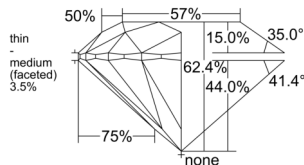

GIA®

FACSIMILE

GIA REPORT

7541394438

Verify this report at GIA.edu

GIA NATURAL DIAMOND DOSSIER®

January 07, 2026

GIA Report Number **7541394438**

Shape and Cutting Style ..... **Round Brilliant**

Measurements ..... **5.09 - 5.12 x 3.19 mm**

GRADING RESULTS

Carat Weight ..... **0.51 carat**

Color Grade ..... **I**

Clarity Grade **VS2**

Cut Grade ..... **Excellent**

ADDITIONAL GRADING INFORMATION

Polish ..... **Excellent**

Symmetry ..... **Excellent**

Fluorescence ..... **None**

Clarity Characteristics..... **Feather, Crystal, Cloud**

Inspection(s): **GIA 7541394438**

PROPORTIONS

Profile to actual proportions

GRADING SCALES

GIA COLOR SCALE

COLORLESS	D
	E
	F
	G
	H
	I
NEAR COLORLESS	J
	K
	L
FAIN	M
	N
	O
	P
VERY LIGHT	Q
	R
	S
	T
	U
	V
	W
	X
	Y
LIGHT	Z

GIA CLARITY SCALE

FLAWLESS	VERY VERY SLIGHTLY INCLUDED	VS₁	VS₂	VS₁	VS₂	SI₁	SI₂	I₁	I₂	I₃		
											FLAWLESS	INTERNALLY FLAWLESS

GIA CUT SCALE

EXCELLENT
VERY GOOD
GOOD
FAIR
POOR