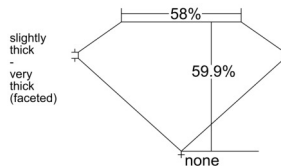

GIA®

FACSIMILE

GIA REPORT

7541336261

Verify this report at GIA.edu

GIA NATURAL DIAMOND DOSSIER®

December 31, 2025
GIA Report Number 7541336261
Shape and Cutting Style ..... Heart Brilliant
Measurements ..... 5.51 x 6.09 x 3.65 mm

GRADING RESULTS

Carat Weight ..... 0.70 carat
Color Grade ..... E
Clarity Grade VS2

ADDITIONAL GRADING INFORMATION

Polish ..... Excellent
Symmetry ..... Very Good
Fluorescence ..... Medium Blue
Clarity Characteristics ..... Feather, Indented Natural
Inscription(s): GIA 7541336261

PROPORTIONS

Profile not to actual proportions

GRADING SCALES

GIA COLOR SCALE		GIA CLARITY SCALE			
COLORLESS	D	VERY VERY SLIGHTLY INCLUDED	FLAWLESS		
	E		INTERNALLY FLAWLESS		
	F	VERY SLIGHTLY INCLUDED	VVS₁		
	G		VVS₂		
	H		VS₁		
	NEAR COLORLESS	I	SLIGHTLY INCLUDED	VS₂	
		J		SI₁	
		FAINT	K	INCLUDED	SI₂
			L		I₁
			M		I₂
VERT LIGHT	N	LIGHT	I₃		
	O				
	P				
	Q				
	R