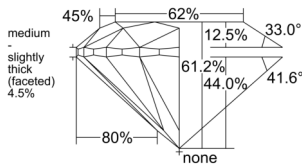

GIA®

FACSIMILE

GIA REPORT

7541236981

Verify this report at GIA.edu

GIA NATURAL DIAMOND DOSSIER®

December 15, 2025
GIA Report Number 7541236981
Shape and Cutting Style ..... Round Brilliant
Measurements ..... 4.30 - 4.32 x 2.64 mm

GRADING RESULTS

Carat Weight ..... 0.30 carat
Color Grade I
Clarity Grade S11
Cut Grade ..... Excellent

ADDITIONAL GRADING INFORMATION

Polish ..... Excellent
Symmetry ..... Excellent
Fluorescence ..... None
Clarity Characteristics ..... Feather
Inscription(s): GIA 7541236981

PROPORTIONS

Profile to actual proportions