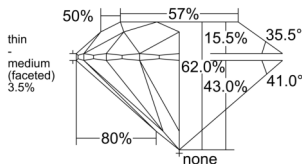

GIA®

FACSIMILE

GIA REPORT 7541132256

Verify this report at GIA.edu

GIA NATURAL DIAMOND DOSSIER®

December 02, 2025
GIA Report Number 7541132256
Shape and Cutting Style ..... Round Brilliant
Measurements ..... 4.44 - 4.47 x 2.76 mm

GRADING RESULTS

Carat Weight ..... 0.33 carat
Color Grade I
Clarity Grade VS1
Cut Grade ..... Excellent

ADDITIONAL GRADING INFORMATION

Polish ..... Excellent
Symmetry ..... Excellent
Fluorescence ..... None
Clarity Characteristics ..... Crystal, Pinpoint
Inscription(s): GIA 7541132256

PROPORTIONS

GRADING SCALES

GIA COLOR SCALE	GIA CLARITY SCALE	GIA CUT SCALE
COLOURLESS	FLAWLESS	EXCELLENT
D	INTERNALLY FLAWLESS	
E	VVS₁	VERY GOOD
F		
G	VVS₂	
H	VS₁	GOOD
I		
J	VS₂	
K	SI₁	FAIR
L		
M	SI₂	
N	I₁	POOR
O		
P	I₂	
Q	I₃	
R		
S		
T		
U		
V		
W		
X		
Y		
Z