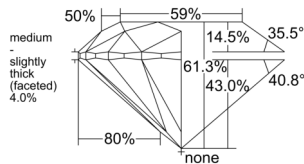

GIA®

FACSIMILE

GIA REPORT

7541073925

Verify this report at GIA.edu

GIA NATURAL DIAMOND DOSSIER®

November 24, 2025
GIA Report Number **7541073925**
Shape and Cutting Style ..... **Round Brilliant**
Measurements ..... **4.50 - 4.52 x 2.77 mm**

GRADING RESULTS

Carat Weight ..... **0.35 carat**
Color Grade ..... **F**
Clarity Grade **VS2**
Cut Grade ..... **Excellent**

ADDITIONAL GRADING INFORMATION

Polish ..... **Excellent**
Symmetry ..... **Excellent**
Fluorescence ..... **None**
Clarity Characteristics ..... **Feather**
Inscription(s): **GIA 7541073925**

PROPORTIONS

Profile to actual proportions

GRADING SCALES

GIA COLOR SCALE

COLOREDNESS	D
	E
	F
	G
	H
	I
	J
NEAR COLORLESS	K
	L
Faint	M
	N
	O
	P
	Q
	R
	S
	T
	U
	V
	W
	X
	Y
Light	Z

GIA CLARITY SCALE

FLAWLESS	VERY VERY SLIGHTLY INCLUDED	VS₁	VS₂	SI₁	SI₂	I₁	I₂	I₃	
									FLAWLESS
INTERNALLY FLAWLESS	VERY SLIGHTLY INCLUDED								

GIA CUT SCALE

EXCELLENT
VERY GOOD
GOOD
FAIR
POOR