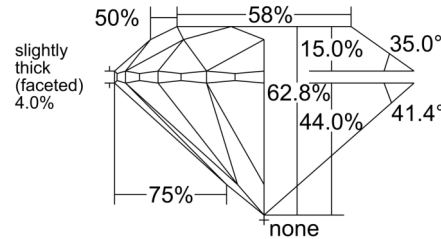

GIA NATURAL DIAMOND GRADING REPORT

November 18, 2025
GIA Report Number 7541036890
Shape and Cutting Style ..... Round Brilliant
Measurements ..... 6.61 - 6.64 x 4.16 mm

GRADING RESULTS

Carat Weight ..... 1.13 carat
Color Grade I
Clarity Grade VVS2
Cut Grade ..... Excellent

ADDITIONAL GRADING INFORMATION

Polish ..... Excellent
Symmetry ..... Excellent
Fluorescence ..... None
Inscription(s): GIA 7541036890
Comments: Additional clouds are not shown.

PROPORTIONS

Profile to actual proportions