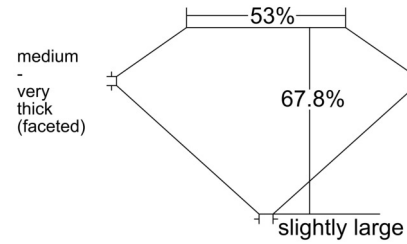

GIA NATURAL DIAMOND GRADING REPORT

November 17, 2025

GIA Report Number 7538998671

Shape and Cutting Style ..... Old Mine Brilliant

Measurements ..... 7.08 x 5.02 x 3.40 mm

GRADING RESULTS

Carat Weight ..... 1.01 carat

Color Grade ..... H

Clarity Grade VS1

ADDITIONAL GRADING INFORMATION

Polish ..... Excellent

Symmetry ..... Very Good

Fluorescence ..... Faint

Inscription(s): GIA 7538998671

PROPORTIONS

Profile not to actual proportions