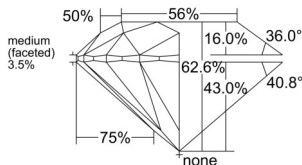

GIA®

FACSIMILE

GIA REPORT 7538973822

Verify this report at GIA.edu

GIA NATURAL DIAMOND DOSSIER®

November 11, 2025
GIA Report Number 7538973822
Shape and Cutting Style ..... Round Brilliant
Measurements ..... 4.75 - 4.78 x 2.98 mm

GRADING RESULTS

Carat Weight ..... 0.41 carat
Color Grade ..... G
Clarity Grade VS2
Cut Grade ..... Excellent

ADDITIONAL GRADING INFORMATION

Polish ..... Excellent
Symmetry ..... Excellent
Fluorescence ..... Medium Blue
Clarity Characteristics..... Crystal, Cloud, Feather
Inspection(s): GIA 7538973822

PROPORTIONS

Profile to actual proportions