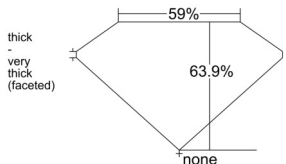

GIA®

FACSIMILE

GIA REPORT 7538952530

Verify this report at GIA.edu

GIA NATURAL DIAMOND DOSSIER®

November 11, 2025
GIA Report Number 7538952530
Shape and Cutting Style ..... Heart Brilliant
Measurements ..... 5.36 x 6.47 x 4.14 mm

GRADING RESULTS

Carat Weight ..... 0.90 carat
Color Grade ..... E
Clarity Grade VS1

ADDITIONAL GRADING INFORMATION

Polish ..... Excellent
Symmetry ..... Excellent
Fluorescence ..... Medium Blue
Clarity Characteristics..... Crystal, Needle
Inspection(s): GIA 7538952530

PROPORTIONS

Profile not to actual proportions

GRADING SCALES

GIA COLOR SCALE		GIA CLARITY SCALE	
COLORLESS	D	VERY VERY SLIGHTLY INCLUDED	FLAWLESS
	E		INTERNALLY FLAWLESS
	F		VS₁
	G		VS₂
	H		VS₁
	I		VS₂
	J		SI₁
	K		SI₂
	L		I₁
	M		I₂
NEAR COLORLESS	N	SLIGHTLY INCLUDED	I₃
	O		
	P		
	Q		
FAINT	R		
	S		
	T		
	U		
VERY LIGHT	V		
	W		
	X		
	Y		
LIGHT	Z