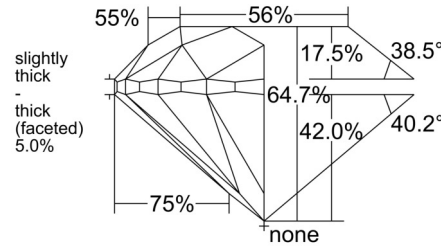

GIA NATURAL DIAMOND GRADING REPORT

October 29, 2025
 GIA Report Number 7538842797
 Shape and Cutting Style Round Brilliant
 Measurements 7.06 - 7.14 x 4.60 mm

GRADING RESULTS

Carat Weight 1.50 carat
 Color Grade H
 Clarity Grade VS2
 Cut Grade Very Good

ADDITIONAL GRADING INFORMATION

Polish Excellent
 Symmetry Very Good
 Fluorescence None
 Inscription(s): GIA 7538842797

PROPORTIONS

Profile to actual proportions

CLARITY CHARACTERISTICS

KEY TO SYMBOLS*

- Feather
- Needle
- Pinpoint

* Red symbols denote internal characteristics (inclusions). Green or black symbols denote external characteristics (blemishes). Diagram is an approximate representation of the diamond, and symbols shown indicate type, position, and approximate size of clarity characteristics. All clarity characteristics may not be shown. Details of finish are not shown.