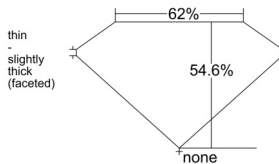

GIA®

FACSIMILE

GIA REPORT

7538766646

Verify this report at GIA.edu

GIA NATURAL DIAMOND DOSSIER®

October 16, 2025
GIA Report Number 7538766646
Shape and Cutting Style ..... Heart Brilliant
Measurements ..... 5.17 x 5.77 x 3.16 mm

GRADING RESULTS

Carat Weight ..... 0.53 carat
Color Grade ..... H
Clarity Grade VVS1

ADDITIONAL GRADING INFORMATION

Polish ..... Very Good
Symmetry ..... Excellent
Fluorescence ..... None
Clarity Characteristics..... Cloud, Feather, Surface Graining
Inscription(s): GIA 7538766646

PROPORTIONS

Profile not to actual proportions

GRADING SCALES

GIA COLOR SCALE		GIA CLARITY SCALE				
COLORLESS	D	VERY SLIGHTLY INCLUDED	FLAWLESS			
	E		INTERNALLY FLAWLESS			
	F		VVS₁			
	NEAR COLORLESS	G	VERY SLIGHTLY INCLUDED	VVS₂		
		H		VS₁		
		FAINT	I	SLIGHTLY INCLUDED	VS₂	
			J		SI₁	
			LIGHT	K	INCLUDED	SI₂
	L	I₁				
	M	I₂				
N	INCLUDED	I₃				
O						
P						
Q						
R						
S						
T						
U						
V						
W						
X						
Y						
Z