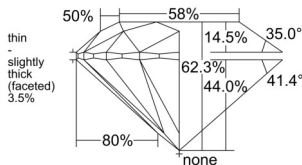

GIA®

FACSIMILE

GIA REPORT 7538687568

Verify this report at GIA.edu

GIA NATURAL DIAMOND DOSSIER®

October 09, 2025
GIA Report Number 7538687568
Shape and Cutting Style ..... Round Brilliant
Measurements ..... 4.26 - 4.29 x 2.66 mm

GRADING RESULTS

Carat Weight ..... 0.30 carat
Color Grade ..... G
Clarity Grade VS1
Cut Grade ..... Excellent

ADDITIONAL GRADING INFORMATION

Polish ..... Excellent
Symmetry ..... Excellent
Fluorescence ..... None
Clarity Characteristics ..... Feather, Cloud, Pinpoint
Inscription(s): GIA 7538687568

PROPORTIONS

Profile to actual proportions