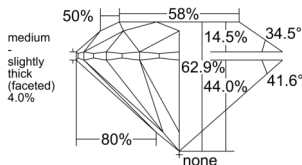

GIA®

FACSIMILE

GIA REPORT 7538678135

Verify this report at GIA.edu

GIA NATURAL DIAMOND DOSSIER®

October 09, 2025
GIA Report Number 7538678135
Shape and Cutting Style ..... Round Brilliant
Measurements ..... 5.23 - 5.27 x 3.30 mm

GRADING RESULTS

Carat Weight ..... 0.56 carat
Color Grade ..... G
Clarity Grade VS1
Cut Grade ..... Excellent

ADDITIONAL GRADING INFORMATION

Polish ..... Excellent
Symmetry ..... Excellent
Fluorescence ..... None
Clarity Characteristics ..... Cloud, Pinpoint
Inscription(s): GIA 7538678135

PROPORTIONS

Profile to actual proportions

GRADING SCALES

GIA COLOR SCALE

COLORLESS	D
	E
	F
	G
	H
	I
	J
NEAR COLORLESS	K
	L
FAIN	M
	N
	O
	P
VERY LIGHT	Q
	R
	S
	T
	U
	V
	W
	X
	Y
LIGHT	Z

GIA CLARITY SCALE

	FLAWLESS
	INTERNALLY FLAWLESS
VERY VERY SLIGHTLY INCLUDED	VVS₁
	VVS₂
VERY SLIGHTLY INCLUDED	VS₁
	VS₂
SLIGHTLY INCLUDED	SI₁
	SI₂
	I₁
	I₂
INCLUDED	I₃

GIA CUT SCALE

	EXCELLENT
	VERY GOOD
	GOOD
	FAIR
	POOR