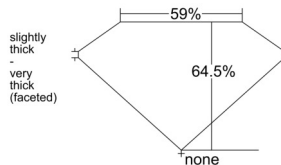

GIA®

FACSIMILE

GIA REPORT

7538635849

Verify this report at GIA.edu

GIA NATURAL DIAMOND DOSSIER®

October 06, 2025
GIA Report Number 7538635849
Shape and Cutting Style ..... Pear Brilliant
Measurements ..... 7.79 x 4.92 x 3.17 mm

GRADING RESULTS

Carat Weight ..... 0.75 carat
Color Grade ..... K
Clarity Grade SI2

ADDITIONAL GRADING INFORMATION

Polish ..... Very Good
Symmetry ..... Very Good
Fluorescence ..... Medium Blue
Clarity Characteristics ..... Twinning Wisp
Inscription(s): GIA 7538635849

PROPORTIONS

Profile not to actual proportions

GRADING SCALES

GIA COLOR SCALE		GIA CLARITY SCALE		
NEAR COLORLESS	D	VERY VERY SLIGHTLY INCLUDED	FLAWLESS	
	E		INTERNALLY FLAWLESS	
	F	VERY SLIGHTLY INCLUDED	VVS₁	
	G		VVS₂	
	H		VS₁	
	FAINT	I	SLIGHTLY INCLUDED	VS₂
		J		SI₁
		K	INCLUDED	SI₂
		L		I₁
		M		I₂
LIGHT	N		I₃	
	O			
	P			
	Q			
	R			
	S			
	T			
	U			
	V			
	W			
	X			
	Y			
	Z