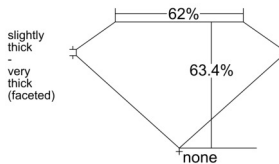

GIA®

FACSIMILE

GIA REPORT 7538608112

Verify this report at GIA.edu

GIA NATURAL DIAMOND DOSSIER®

October 04, 2025
GIA Report Number 7538608112
Shape and Cutting Style ..... Pear Brilliant
Measurements ..... 7.17 x 4.57 x 2.90 mm

GRADING RESULTS

Carat Weight ..... 0.60 carat
Color Grade ..... D
Clarity Grade VS1

ADDITIONAL GRADING INFORMATION

Polish ..... Excellent
Symmetry ..... Excellent
Fluorescence ..... None
Clarity Characteristics ..... Cloud
Inscription(s): GIA 7538608112

PROPORTIONS

Profile not to actual proportions

GRADING SCALES

GIA COLOR SCALE		GIA CLARITY SCALE			
COLORLESS	D	VERY VERY SLIGHTLY INCLUDED	FLAWLESS		
	E		INTERNALLY FLAWLESS		
	F	VERY SLIGHTLY INCLUDED	VVS₁		
	G		VVS₂		
	H		VS₁		
	NEAR COLORLESS	I	SLIGHTLY INCLUDED	VS₂	
		J		SI₁	
		FAINT	K	INCLUDED	SI₂
			L		I₁
			M		I₂
VERT LIGHT	N	LIGHT	I₃		
	O				
	P				
	Q				
	R