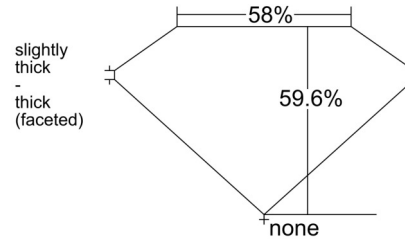

GIA NATURAL DIAMOND GRADING REPORT

October 03, 2025  
 GIA Report Number ..... 7538605958  
 Shape and Cutting Style ..... Heart Brilliant  
 Measurements ..... 6.87 x 7.92 x 4.72 mm

GRADING RESULTS

Carat Weight ..... 1.50 carat  
 Color Grade ..... I  
 Clarity Grade ..... Internally Flawless

Profile not to actual proportions

CLARITY CHARACTERISTICS

GRADING SCALES

GIA COLOR SCALE		GIA CLARITY SCALE		
COLOURLESS	D	VERY VERY SLIGHTLY INCLUDED	FLAWLESS	
	E		INTERNALLY FLAWLESS	
	F		VVS <sub>1</sub>	
NEAR COLOURLESS	G		VVS <sub>2</sub>	
	H		VERY SLIGHTLY INCLUDED	VS <sub>1</sub>
	I			VS <sub>2</sub>
J	SLIGHTLY INCLUDED	SI <sub>1</sub>		
FAINT		K	SI <sub>2</sub>	
		L	INCLUDED	I <sub>1</sub>
	M	I <sub>2</sub>		
N	I <sub>3</sub>			
VERY LIGHT	O			
	P			
	Q			
LIGHT	R			
	S			
	T			
	U			
	V			
	W			
	X			
Y				
Z				