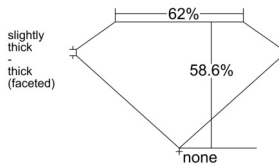

GIA®

FACSIMILE

GIA REPORT 7538596572

Verify this report at GIA.edu

GIA NATURAL DIAMOND DOSSIER®

October 01, 2025
GIA Report Number 7538596572
Shape and Cutting Style ..... Heart Brilliant
Measurements ..... 5.47 x 6.22 x 3.65 mm

GRADING RESULTS

Carat Weight ..... 0.70 carat
Color Grade ..... H
Clarity Grade VS1

ADDITIONAL GRADING INFORMATION

Polish ..... Excellent
Symmetry ..... Very Good
Fluorescence ..... None
Clarity Characteristics..... Crystal, Needle, Cloud, Pinpoint
Inspection(s): GIA 7538596572

PROPORTIONS

Profile not to actual proportions

GRADING SCALES

GIA COLOR SCALE		GIA CLARITY SCALE			
COLORLESS	D	VERY VERY SLIGHTLY INCLUDED	FLAWLESS		
	E		INTERNALLY FLAWLESS		
	F	VERY SLIGHTLY INCLUDED	VS₁		
	G		VS₂		
	H		VS₁		
	NEAR COLORLESS	I	SLIGHTLY INCLUDED	VS₂	
		J		SI₁	
		FAINT	K	INCLUDED	SI₂
			L		I₁
			M		I₂
VERT LIGHT	N	INCLUDED	I₃		
	O				
	P				
	Q				
	R				
LIGHT	S				
	T				
	U				
	V				
	W				
	X				
	Y				
	Z