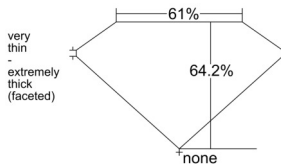

GIA®

FACSIMILE

GIA REPORT 7538594776

Verify this report at GIA.edu

GIA NATURAL DIAMOND DOSSIER®

September 30, 2025
GIA Report Number **7538594776**
Shape and Cutting Style ..... **Pear Brilliant**
Measurements ..... **6.27 x 4.23 x 2.71 mm**

GRADING RESULTS

Carat Weight ..... **0.44 carat**
Color Grade ..... **F**
Clarity Grade **VS1**

ADDITIONAL GRADING INFORMATION

Polish ..... **Good**
Symmetry ..... **Good**
Fluorescence ..... **None**
Clarity Characteristics..... **Feather, Cloud, Needle, Pinpoint**
Inspection(s): **GIA 7538594776**

PROPORTIONS

Profile not to actual proportions

GRADING SCALES

GIA COLOR SCALE		GIA CLARITY SCALE			
COLORLESS	D	VERY VERY SLIGHTLY INCLUDED	FLAWLESS		
	E		INTERNALLY FLAWLESS		
	F	VERY SLIGHTLY INCLUDED	VS₁		
	G		VS₂		
	H		VS₁		
	NEAR COLORLESS	I	SLIGHTLY INCLUDED	SI₁	
		J		SI₂	
		FAINT	K	INCLUDED	I₁
			L		I₂
			M		I₃
VERT LIGHT	N				
	O				
	P				
	Q				
	R				
	S				
	T				
LIGHT	U				
	V				
	W				
	X				
Y					
Z