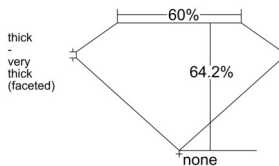

GIA®

FACSIMILE

GIA REPORT 7538594425

Verify this report at GIA.edu

GIA NATURAL DIAMOND DOSSIER®

September 30, 2025
GIA Report Number 7538594425
Shape and Cutting Style ..... Oval Brilliant
Measurements ..... 6.85 x 4.43 x 2.85 mm

GRADING RESULTS

Carat Weight ..... 0.57 carat
Color Grade ..... D
Clarity Grade VS1

ADDITIONAL GRADING INFORMATION

Polish ..... Very Good
Symmetry ..... Very Good
Fluorescence ..... Medium Blue
Clarity Characteristics ..... Cloud, Crystal
Inscription(s): GIA 7538594425

PROPORTIONS

Profile not to actual proportions

GRADING SCALES

GIA COLOR SCALE		GIA CLARITY SCALE		
COLORLESS	D	VERY VERY SLIGHTLY INCLUDED	FLAWLESS	
	E		INTERNALLY FLAWLESS	
	F		VVS₁	
	NEAR COLORLESS	G	VVS₂	
		H	VERY SLIGHTLY INCLUDED	VS₁
		I		VS₂
		J	SLIGHTLY INCLUDED	SI₁
	K	SI₂		
	L	I₁		
	FAINT	M	INCLUDED	I₂
N		I₃		
O				
VERT LIGHT		P		
		Q		
		R		
	LIGHT	S		
		T		
		U		
V				
W				
X				
Y				
Z