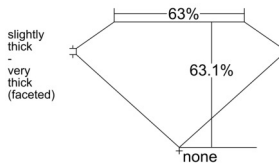

GIA®

FACSIMILE

GIA REPORT 7538584658

Verify this report at GIA.edu

GIA NATURAL DIAMOND DOSSIER®

September 30, 2025
GIA Report Number 7538584658
Shape and Cutting Style ..... Oval Brilliant
Measurements ..... 7.23 x 5.08 x 3.21 mm

GRADING RESULTS

Carat Weight ..... 0.77 carat
Color Grade ..... F
Clarity Grade VS1

ADDITIONAL GRADING INFORMATION

Polish ..... Excellent
Symmetry ..... Excellent
Fluorescence ..... Faint
Clarity Characteristics..... Feather, Cloud, Pinpoint, Needle
Inscription(s): GIA 7538584658

PROPORTIONS

Profile not to actual proportions

GRADING SCALES

GIA COLOR SCALE		GIA CLARITY SCALE			
COLORLESS	D	VERY VERY SLIGHTLY INCLUDED	FLAWLESS		
	E		INTERNALLY FLAWLESS		
	F	VERY SLIGHTLY INCLUDED	VVS₁		
	G		VVS₂		
	H		VS₁		
	NEAR COLORLESS	I	SLIGHTLY INCLUDED	VS₂	
		J		SI₁	
		FAINT	K	INCLUDED	SI₂
			L		I₁
			M		I₂
VERT LIGHT	N		INCLUDED	I₃	
	O				
	P				
	Q				
	LIGHT	R			
		S			
T					
U					
V					
W					
X					
Y					
Z