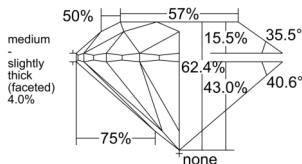

GIA®

FACSIMILE

GIA REPORT

7538471848

Verify this report at GIA.edu

GIA NATURAL DIAMOND DOSSIER®

September 20, 2025
GIA Report Number 7538471848
Shape and Cutting Style ..... Round Brilliant
Measurements ..... 4.82 - 4.86 x 3.02 mm

GRADING RESULTS

Carat Weight ..... 0.44 carat
Color Grade ..... H
Clarity Grade VVS2
Cut Grade ..... Excellent

ADDITIONAL GRADING INFORMATION

Polish ..... Excellent
Symmetry ..... Excellent
Fluorescence ..... None
Clarity Characteristics..... Pinpoint, Needle, Feather, Cloud
Inscription(s): GIA 7538471848

PROPORTIONS

Profile to actual proportions