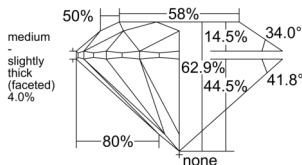

GIA®

FACSIMILE

GIA REPORT 7538455588

Verify this report at GIA.edu

GIA NATURAL DIAMOND DOSSIER®

September 17, 2025
GIA Report Number 7538455588
Shape and Cutting Style ..... Round Brilliant
Measurements ..... 5.64 - 5.68 x 3.56 mm

GRADING RESULTS

Carat Weight ..... 0.70 carat
Color Grade ..... G
Clarity Grade VS2
Cut Grade ..... Excellent

ADDITIONAL GRADING INFORMATION

Polish ..... Excellent
Symmetry ..... Excellent
Fluorescence ..... None
Clarity Characteristics ..... Cloud, Crystal
Inscription(s): GIA 7538455588

PROPORTIONS

Profile to actual proportions