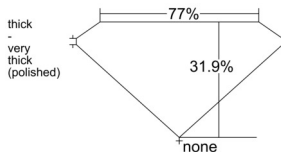

GIA®

FACSIMILE

GIA REPORT 7538341939

Verify this report at GIA.edu

GIA NATURAL DIAMOND DOSSIER®

September 10, 2025
GIA Report Number **7538341939**
Shape and Cutting Style ..... **Modified Shield Step Cut**
Measurements ..... **4.05 x 7.46 x 2.38 mm**

GRADING RESULTS

Carat Weight ..... **0.52 carat**
Color Grade ..... **D**
Clarity Grade **VVS1**

ADDITIONAL GRADING INFORMATION

Polish ..... **Excellent**
Symmetry ..... **Excellent**
Fluorescence ..... **None**
Clarity Characteristics ..... **Feather**
Inscription(s): **GIA 7538341939**

PROPORTIONS

Profile not to actual proportions

GRADING SCALES

GIA COLOR SCALE		GIA CLARITY SCALE			
COLORLESS	D	VERY VERY SLIGHTLY INCLUDED	FLAWLESS		
	E		INTERNALLY FLAWLESS		
	F	VERY SLIGHTLY INCLUDED	VVS₁		
	G		VVS₂		
	H		VS₁		
	NEAR COLORLESS	I	SLIGHTLY INCLUDED	VS₂	
		J		SI₁	
		FAINT	K	INCLUDED	SI₂
			L		I₁
			M		I₂
VERT LIGHT	N	LIGHT	I₃		
	O				
	P				
	Q				
	R				
	S				
	T				
LIGHT	U				
	V				
	W				
	X				
Y					
Z