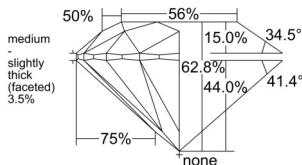

GIA®

FACSIMILE

GIA REPORT 7538340232

Verify this report at GIA.edu

GIA NATURAL DIAMOND DOSSIER®

September 08, 2025
GIA Report Number **7538340232**
Shape and Cutting Style ..... **Round Brilliant**
Measurements ..... **5.65 - 5.70 x 3.57 mm**

GRADING RESULTS

Carat Weight ..... **0.70 carat**
Color Grade ..... **D**
Clarity Grade **VVS1**
Cut Grade ..... **Excellent**

ADDITIONAL GRADING INFORMATION

Polish ..... **Excellent**
Symmetry ..... **Excellent**
Fluorescence ..... **None**
Clarity Characteristics ..... **Pinpoint**
Inscription(s): **GIA 7538340232**

PROPORTIONS

GRADING SCALES

GIA COLOR SCALE	GIA CLARITY SCALE	GIA CUT SCALE	
D	FLAWLESS	EXCELLENT	
E	INTERNALLY FLAWLESS		
F		VVS₁	VERY GOOD
G	VVS₂		
H	VS₁	GOOD	
I	VS₂		
J	SI₁	FAIR	
K	SI₂		
L	I₁	POOR	
M	I₂		
N	I₃		
O			
P			
Q			
R			
S			
T			
U			
V			
W			
X			
Y			
Z