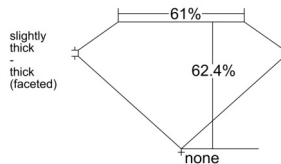

GIA®

FACSIMILE

GIA REPORT

7538292491

Verify this report at GIA.edu

GIA NATURAL DIAMOND DOSSIER®

September 03, 2025
GIA Report Number 7538292491
Shape and Cutting Style ..... Pear Brilliant
Measurements ..... 7.81 x 4.98 x 3.11 mm

GRADING RESULTS

Carat Weight ..... 0.70 carat
Color Grade ..... E
Clarity Grade VVS1

ADDITIONAL GRADING INFORMATION

Polish ..... Excellent
Symmetry ..... Excellent
Fluorescence ..... Faint
Clarity Characteristics ..... Pinpoint
Inscription(s): GIA 7538292491

PROPORTIONS

Profile not to actual proportions

GRADING SCALES

GIA COLOR SCALE		GIA CLARITY SCALE			
COLORLESS	D	VERY VERY SLIGHTLY INCLUDED	FLAWLESS		
	E		INTERNALLY FLAWLESS		
	F		VVS₁		
	NEAR COLORLESS	G	VVS₂		
		H	VERY SLIGHTLY INCLUDED	VS₁	
		I		VS₂	
		FAINT	J	SLIGHTLY INCLUDED	SI₁
			K		SI₂
	L		INCLUDED		I₁
	M			I₂	
LIGHT	N			I₃	
	O				
	P				
	Q				
	R