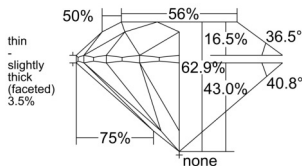

GIA®

FACSIMILE

GIA REPORT 7538291557

Verify this report at GIA.edu

GIA NATURAL DIAMOND DOSSIER®

September 08, 2025
GIA Report Number 7538291557
Shape and Cutting Style ..... Round Brilliant
Measurements ..... 5.87 - 5.93 x 3.71 mm

GRADING RESULTS

Carat Weight ..... 0.80 carat
Color Grade ..... D
Clarity Grade VS2
Cut Grade ..... Excellent

ADDITIONAL GRADING INFORMATION

Polish ..... Excellent
Symmetry ..... Very Good
Fluorescence ..... Faint
Clarity Characteristics ..... Crystal, Cloud
Inscription(s): GIA 7538291557

PROPORTIONS

GRADING SCALES

GIA COLOR SCALE	GIA CLARITY SCALE	GIA CUT SCALE
COLOURLESS	FLAWLESS	EXCELLENT
D	INTERNALLY FLAWLESS	
E	VVS₁	VERY GOOD
F		
G	VS₁	GOOD
H		
I	SI₁	FAIR
J		
K	I₁	POOR
L		
M	I₂	
N		
O	I₃	
P		
Q		
R		
S		
T		
U		
V		
W		
X		
Y		
Z