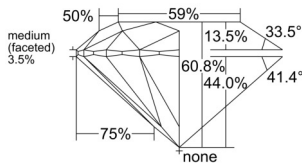

GIA®

FACSIMILE

GIA REPORT

7538213127

Verify this report at GIA.edu

GIA NATURAL DIAMOND DOSSIER®

August 26, 2025
GIA Report Number 7538213127
Shape and Cutting Style ..... Round Brilliant
Measurements ..... 5.15 - 5.18 x 3.14 mm

GRADING RESULTS

Carat Weight ..... 0.51 carat
Color Grade I
Clarity Grade VS2
Cut Grade ..... Excellent

ADDITIONAL GRADING INFORMATION

Polish ..... Excellent
Symmetry ..... Excellent
Fluorescence ..... None
Clarity Characteristics ..... Cloud, Crystal, Feather
Inscription(s): GIA 7538213127

PROPORTIONS

Profile to actual proportions