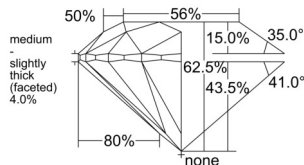

GIA®

FACSIMILE

GIA REPORT 7538179900

Verify this report at GIA.edu

GIA NATURAL DIAMOND DOSSIER®

August 21, 2025
GIA Report Number 7538179900
Shape and Cutting Style ..... Round Brilliant
Measurements ..... 5.86 - 5.89 x 3.68 mm

GRADING RESULTS

Carat Weight ..... 0.78 carat
Color Grade ..... E
Clarity Grade VVS2
Cut Grade ..... Excellent

ADDITIONAL GRADING INFORMATION

Polish ..... Excellent
Symmetry ..... Excellent
Fluorescence ..... Medium Blue
Clarity Characteristics..... Cloud, Pinpoint, Surface Graining
Inscription(s): GIA 7538179900

PROPORTIONS

Profile to actual proportions

GRADING SCALES

GIA COLOR SCALE

COLORLESS	D
	E
	F
	G
	H
	I
NEAR COLORLESS	J
	K
	L
FAIN	M
	N
	O
	P
VERY LIGHT	Q
	R
	S
	T
	U
	V
	W
	X
	Y
LIGHT	Z

GIA CLARITY SCALE

	FLAWLESS
	INTERNALLY FLAWLESS
VERY VERY SLIGHTLY INCLUDED	VVS₁
	VVS₂
VERY SLIGHTLY INCLUDED	VS₁
	VS₂
SLIGHTLY INCLUDED	SI₁
	SI₂
	I₁
	I₂
INCLUDED	I₃

GIA CUT SCALE

	EXCELLENT
	VERY GOOD
	GOOD
	FAIR
	POOR